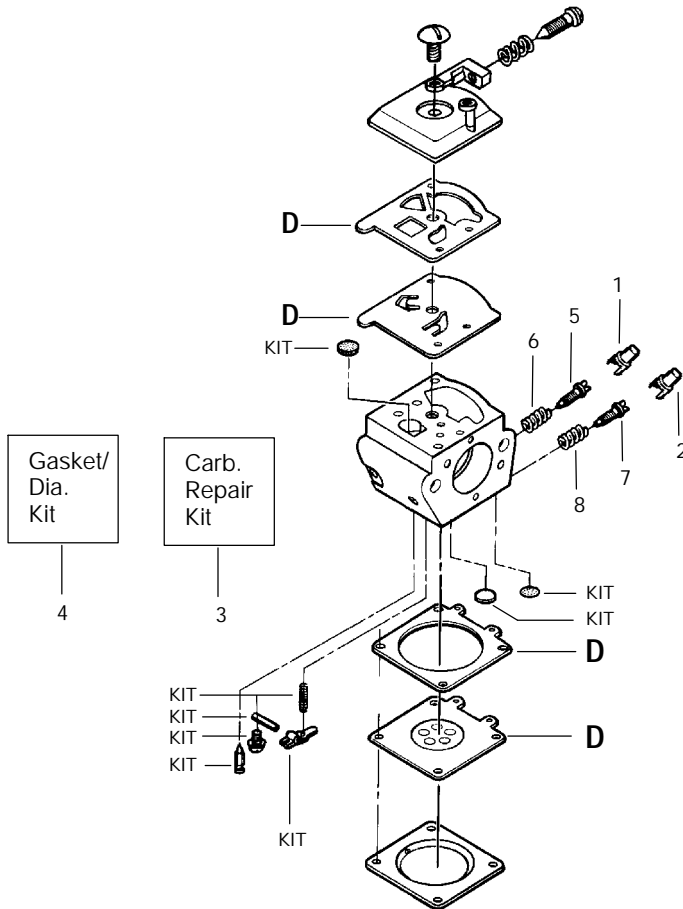

PARTS LIST NO. 530087882		MCCULLOCH PARTS LIST	CHAIN SAW MODEL(S) Mac Cat 335, 435 & 440
DATE 03/08/00	NEW		PAGE NO. 3
Note: Illustration may differ from actual model due to design changes			

Carburetor Assembly--WT391 -- #530069722

Ref.	Part No.	Description
1.	530038318	Limiter Cap- -High
2.	530038317	Limiter Cap- -Low
3.	530069826	Carburetor Repair Kit (KIT = Indicates Contents)
4.	530069844	Gasket/Diaphragm Kit (D=Indicates Contents)
5.	530035383	Low Speed Needle
6.	530035293	Needle Spring Low Speed
7.	530035384	High Speed Needle
8.	530035295	Needle Spring High Speed