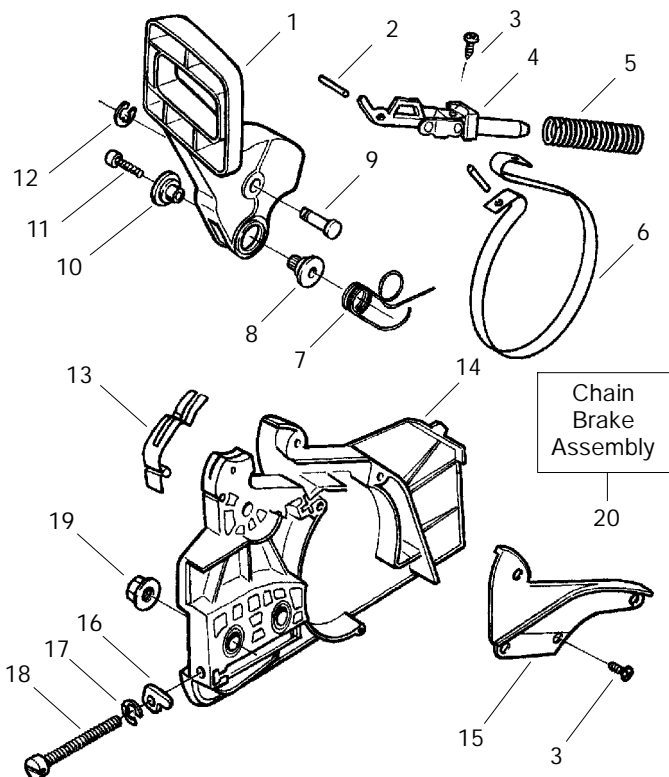

Ref.	Part No.	Description
1.	530053033	Actuating Lever
2.	530015913	Spring Pin
3.	530015911	Screw
4.	530014356	Front & Rear Link Ass'y.
5.	530016237	Spring Compression
6.	530052232	Brake Band
7.	530015910	Handguard Spring
8.	530049075	Journal-Left
9.	530029879	Pivot Pin
10.	530029881	Journal-Right
11.	530015914	Screw
12.	530038593	Retainer
13.	530029878	Position Spring
14.	530054173	Clutch Cover
15.	530038679	Chain Brake Cover
16.	530015826	Bar Adjusting Pin
17.	530038593	Retainer
18.	530016110	Screw-Bar Adjusting
19.	530015917	Nut
20.	530054172	Chain Brake Assembly