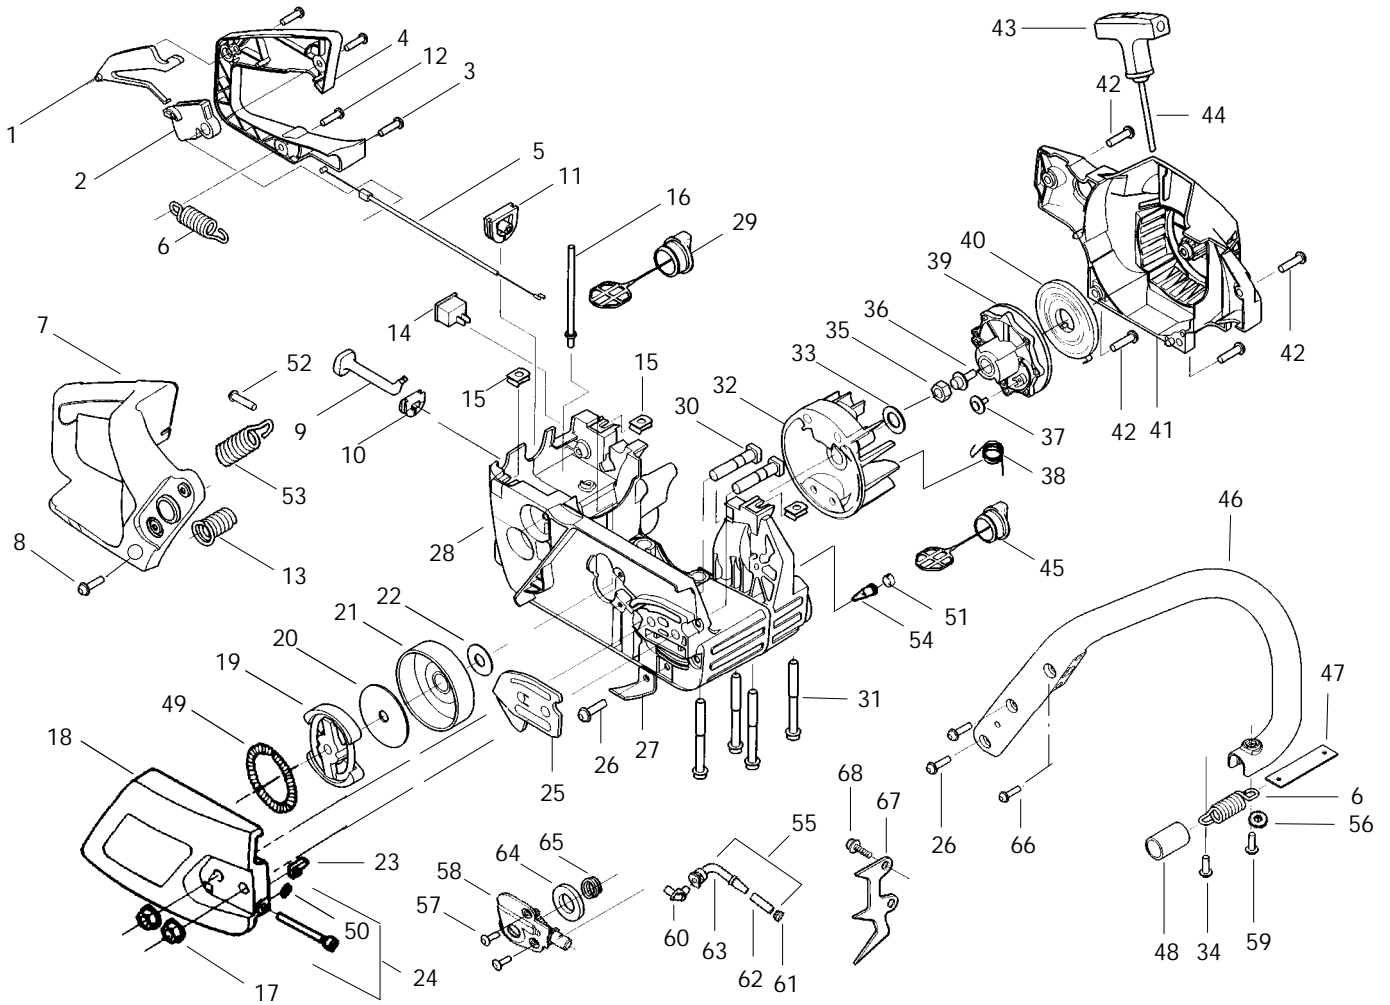

PARTS LIST NO. 530087882		MCCULLOCH PARTS LIST	CHAIN SAW MODEL(S) Mac Cat 335, 435 & 440
DATE 03/08/00	NEW		PAGE NO. 1
Note: Illustration may differ from actual model due to design changes			

Ref.	Part No.	Description	Ref.	Part No.	Description	Ref.	Part No.	Description
1.	530036098	Throttle Lockout	24.	530069611	Bar Adjusting Kit (Incl. 50)	47.	530047608	Limiter Strap
2.	530036097	Throttle Trigger	25.	530038238	Plate-Bar Mounting	48.	530036142	Sleeve-AV Spring
3.	530015906	Screw	26.	530015814	Screw	49.	530094188	Spring-Clutch
4.	530047581	Cover-Rear Handle	27.	530029850	Chain Catcher	50.	530038593	Retainer-Bar Adjust.
5.	530047602	Throttle Cable	28.	530054174	Chassis Ass'y. (Incl. Fuel Cap, Oil Cap, Fuel Line and Primer Line)	51.	530038264	Plug-Oil Vent
6.	530042082	Spring-Isolator	29.	530047192	Fuel Cap Ass'y.	52.	530015875	Screw
7.	530047582	Rear Handle	30.	530016133	Bolt-Bar	53.	530053275	Isolator Ass'y.
8.	530015814	Screw	31.	530016132	Screw	54.	530026119	Check Valve
9.	530047605	Choke Knob	32.	530039209	Flywheel Ass'y.	55.	530047663	Oil Pick-up Ass'y (Incl. 61-63)
10.	530049005	Grommet-Choke Knob	33.	530015127	Washer-Flywheel	56.	530015123	Washer
11.	530047631	Grommet-Throttle Cable	34.	530015843	Screw	57.	530016097	Screw
12.	530015886	Screw	35.	530016134	Nut-Flywheel	58.	530071259	Oil Pump Kit (Incl. 60, 65 & Seal)
13.	530053274	Isolator Ass'y.	36.	530015920	Screw	59.	530016018	Screw
14.	530069572	Switch Kit	37.	530016080	Screw	60.	530049477	Elbow-Oil Pickup
15.	530015922	Nut-"U" Type	38.	530023817	Spring-Starter Dog	61.	530030189	Plug-Oil Filter
16.	530069247	Fuel Line Kit (Small Dia.)	39.	530037817	Starter Pulley	62.	530037821	Oil Filter
17.	530015917	Nut-Bar Mounting	40.	530027531	Recoil Spring	63.	530038373	Pick-up Oiler
18.	530054173	Clutch Cover	41.	530054175	Fan Housing	64.	530019231	Dust Seal
19.	530014949	Clutch Ass'y. (Incl. 49)	42.	530015892	Screw	65.	530037820	Gear-Worm Spring
20.	530015611	Clutch Washer	43.	530037485	Starter Handle	66.	530016179	Screw
21.	530047061	Clutch Drum Ass'y. w/Bearing	44.	530069232	Rope Kit	67.	530014381	Spike Ass'y.
22.	530015907	Washer-Thrust	45.	530010846	Oil Cap Ass'y.	68.	530015906	Screw
23.	530015826	Pin-Bar Adjusting	46.	530047583	Front Handle			